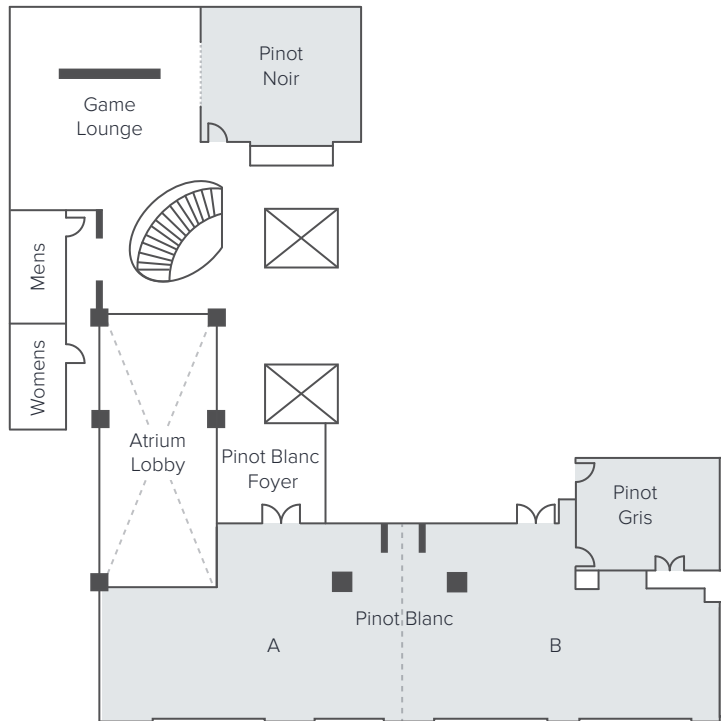

KIMPTON  
**HOTEL VINTAGE**  
 PORTLAND

Room Name	Sq Ft	Dimensions	Theater	Classroom	Conf	Reception	Banquet	U-Shape	Cr Rounds
Pinot Blanc	1,818	82' x 22' x 8'	200	84	70	200	120	70	72
Pinot Blanc A	906	41' x 21' x 8'	80	36	32	75	60	34	36
Pinot Blanc B	912	41' x 22' x 8'	80	36	32	75	60	34	36
Pinot Noir Game Lounge	1,072	47' x 27' x 9.5'	-	-	-	110	70	-	42
Pinot Noir	394	21' x 19' x 9.5'	30	15	14	30	24	14	18
Game Lounge	678	26' x 26' x 9.5'	-	-	16	30	-	-	-
Pinot Gris	240	16' x 15' x 7.5'	12	12	12	18	12	9	-
Wine Cellar	1,093	16' x 28'	110	40	36	100	63	30	36
Wine Press	328	67' x 28'	-	-	16	-	16	-	-
Bacchus Bar	779	30' x 28'	-	-	-	75	30	-	-

### Mezzanine Level

### Lower Level